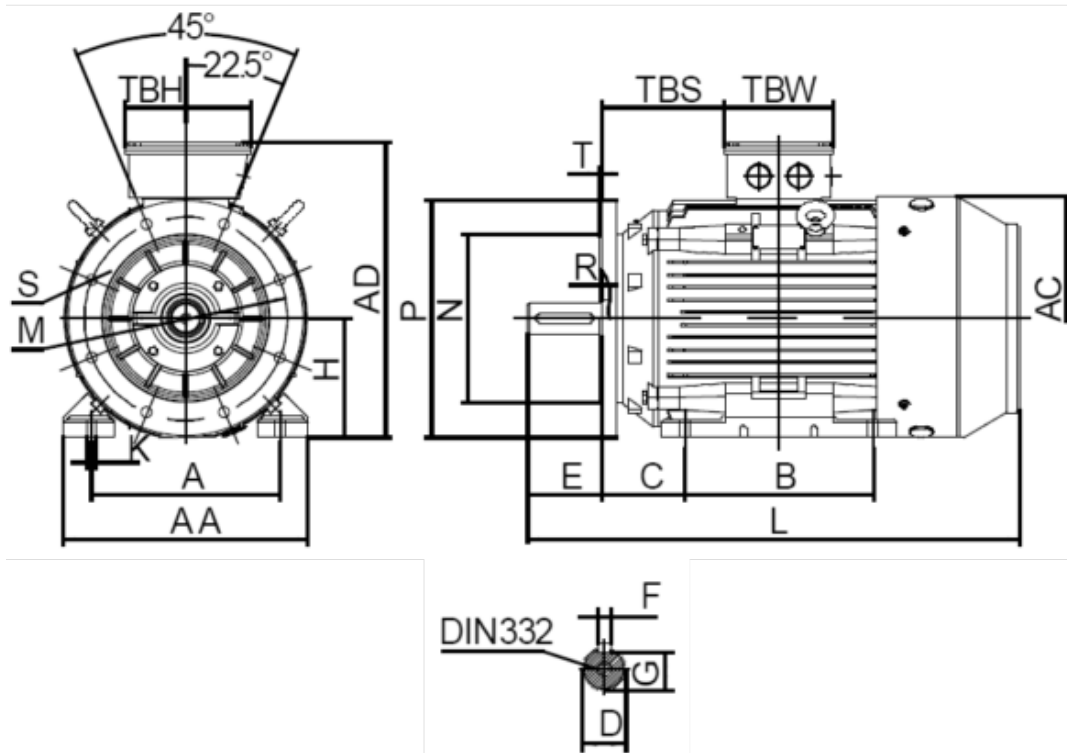

# Data Sheet

Article number: 250309000427

Description: Kleedrive T3C 280M-4 90.0KW 1400 rpm  
3x400/690V 50HZ IP55 B35 Eff=95,2%

## Measures

A = 457	F = 20	TBW = 245
AA = 560	G = 67.5	
AC = Ø559	H = 280	
AD = 675	HD = 395	
B = 419	K = Ø24	
C = 190	L = 1035	
D = Ø75	TBH = 280	
E = 140	TBS = 277	